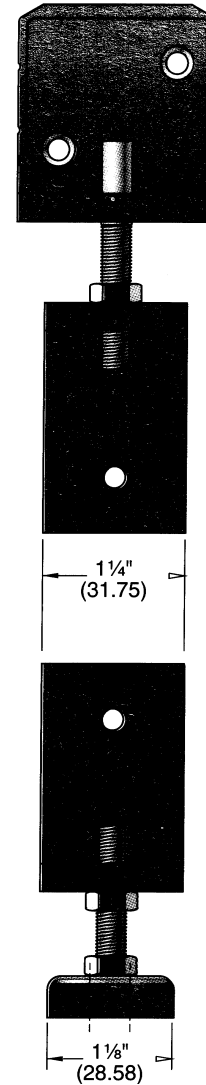

C-405 Detail:

Pivot

Folding door pivot can be used with:

C-103-4 or C-106-4 hangers
using C-104 track,

Maximum Door Weight 150 lbs.
using C-106-4 Hanger and C-104 track

Trillium Architectural Products Ltd.
52 Prince Andrew Place
Toronto, Ontario, Canada, M3C 2H4
Phone 1-888-858-5866
Fax 416-391-5065
www.trilliumarchitectural.com

Product Description: C-405 Pivot w/ C-104 Sliding Track

Manufacturer: KN Crowder Manufacturing Inc.

Revision Date: Jun 12, 2002