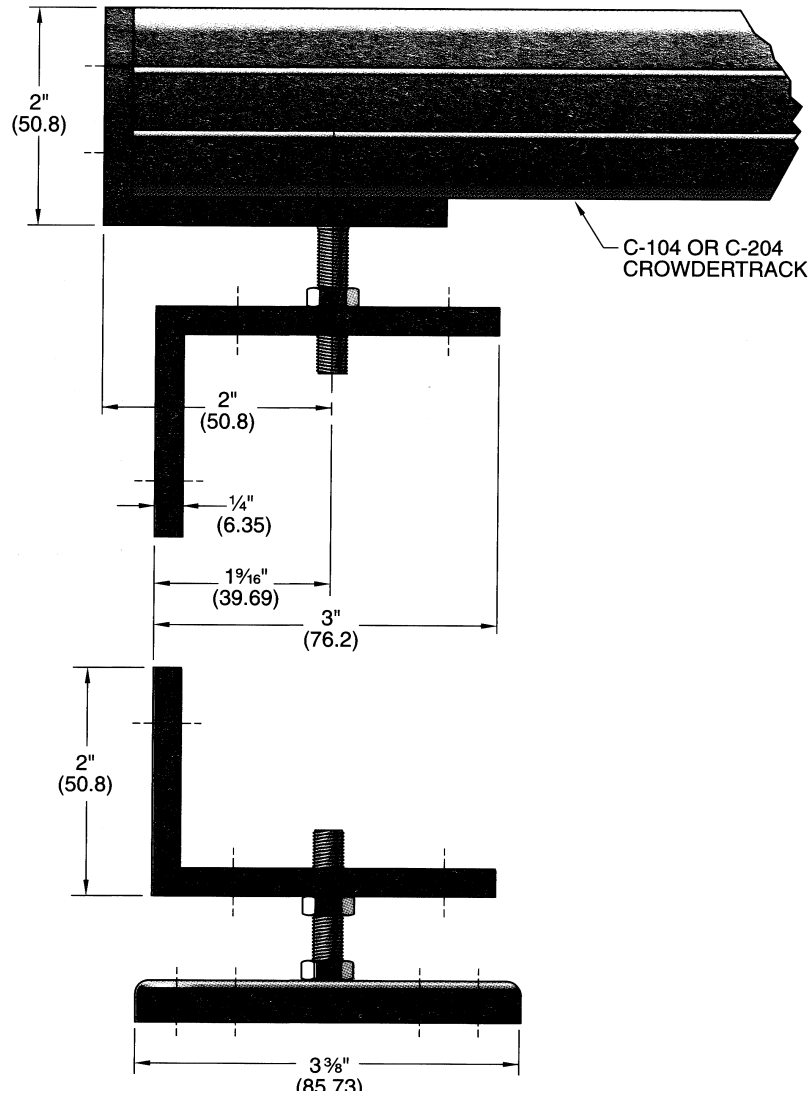

C-405 Detail:

Pivot

Folding door pivot can be used with:

C-103-4 or C-106-4 hangers
using C-104 track,

Maximum Door Weight 150 lbs.
using C-106-4 Hanger and C-104 track

Trillium Architectural Products Ltd.
52 Prince Andrew Place
Toronto, Ontario, Canada, M3C 2H4
Phone 1-888-858-5866
Fax 416-391-5065
www.trilliumarchitectural.com

Product Description: C-405 Pivot w/ C-104 Sliding Track

Manufacturer: KN Crowder Manufacturing Inc.

Revision Date: Jun 12, 2002