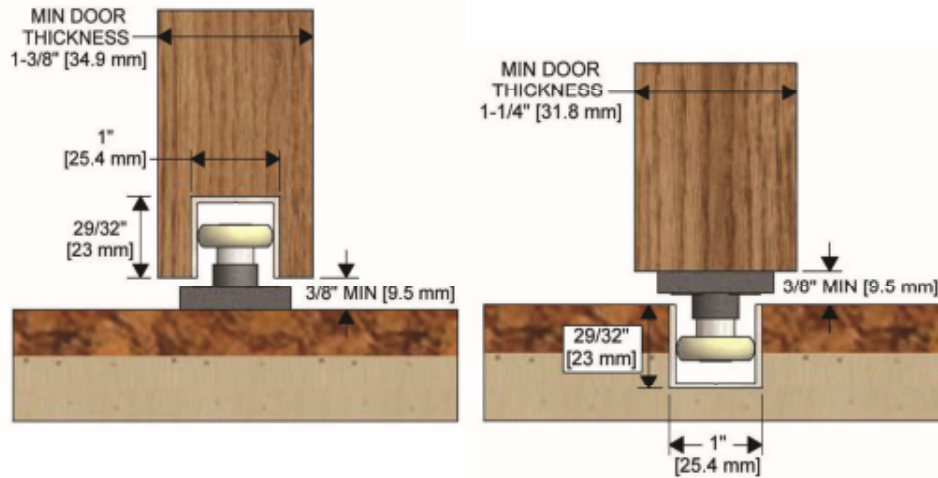

C-914 GUIDE CHANNEL

C-913 BALL BEARING ROLLER GUIDE

Ensures stability and eliminates sway of sliding doors

Heavy duty model for Commercial and industrial use

 <p>Trillium Architectural Products 52 Prince Andrew Place Toronto, ON M3C 2H4 Phone: 1-888-858-5866 Fax: 416-391-5065 www.trilliumarchitectural.com</p>	Product:	C-914 Guide Channel & C-913 Roller Guide	Page 1 of 1
	Manufacturer:	KN Crowder Manufacturing	
	Date:	February 28, 2011	